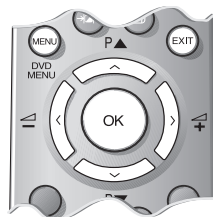

TOSHIBA

Simple at-a-glance reference of your remote control

Remove the back cover to insert the batteries, make sure they are inserted the right way round.

Suitable battery types for this remote are:
UM-4, AAA, IEC R03 1.5V.

Printed on recycled paper.
100% Chlorine free.

TOSHIBA

Auto Tune – 46/52WM48 Series

1 Plug the aerial directly into the AERIAL INPUT on the television set. Ensure all other products are standby before continuing.

2 Connect the television to the mains, the red LED will light up. The **Quick setup** screen will appear, this may take a few moments. If the screen does not appear press the standby button on the remote control.